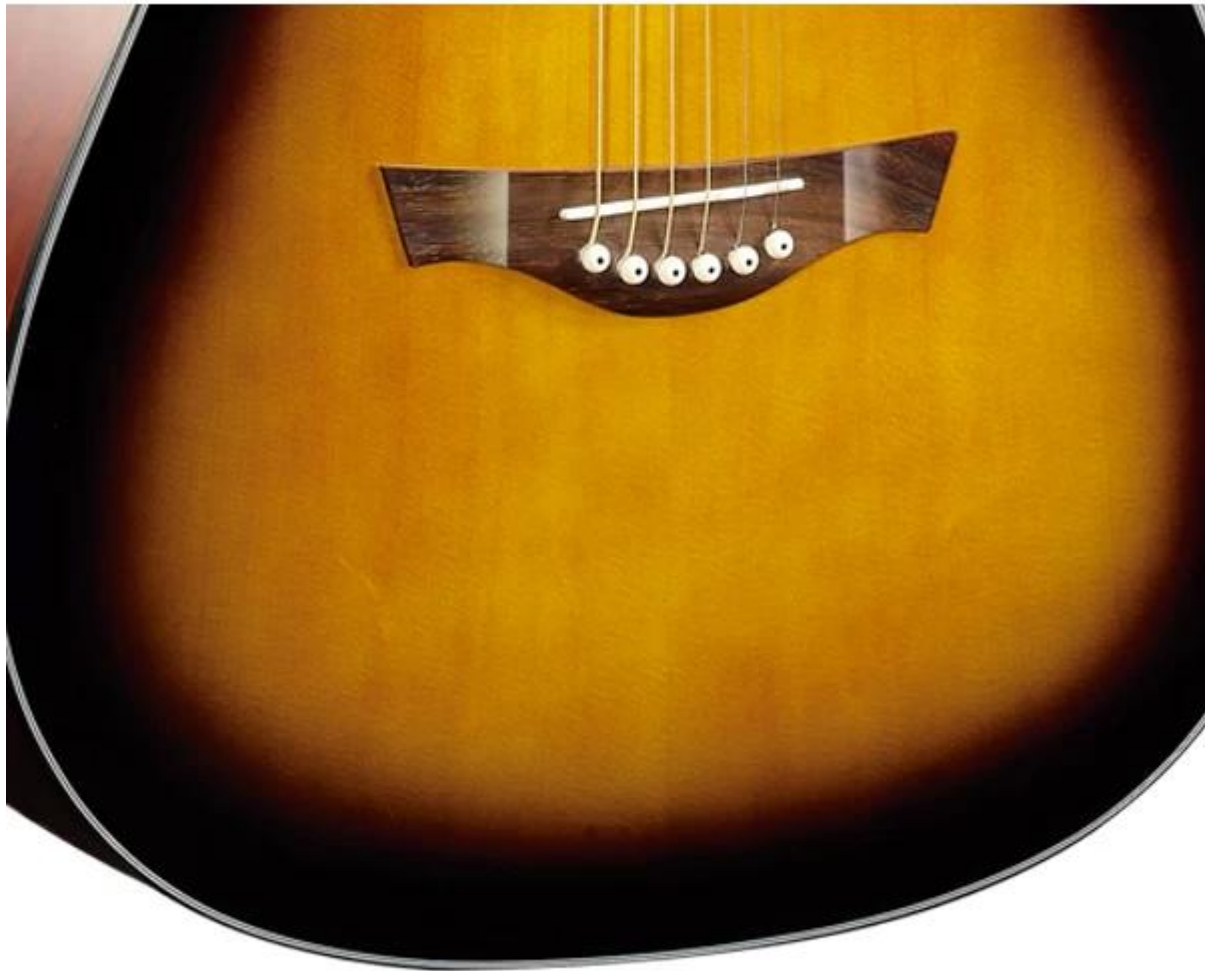

Brand Name:GMX
Model Number:KR-13693
Type:Acoustic Guitar
Body Material:Spruce
Neck Material:Mahogany
Fingerboard Material:Rosewood
Back / Side Material:Mahogany
Place of origin:China guangdong
Size:41" inch
B&S:Mahogany
Binding:Ivory W/ABS
Top:Spruce
Strings:plastic steel
Tuners:Diecast Chrome
Finish:High-gloss
Payment:TT

specification

Body shape: 41
Scale length : 650mm
Top Laminated Spruce
Back Laminated Mahogany
Side Laminated Mahogany
Neck Mahogany
Fretboard& Bridge Rosewood
Body binding black W/ABS
Top Purfling B/W/B/W/B
Nut& Saddle ABS
Head machine Diecast Chrome
Finish High Gloss