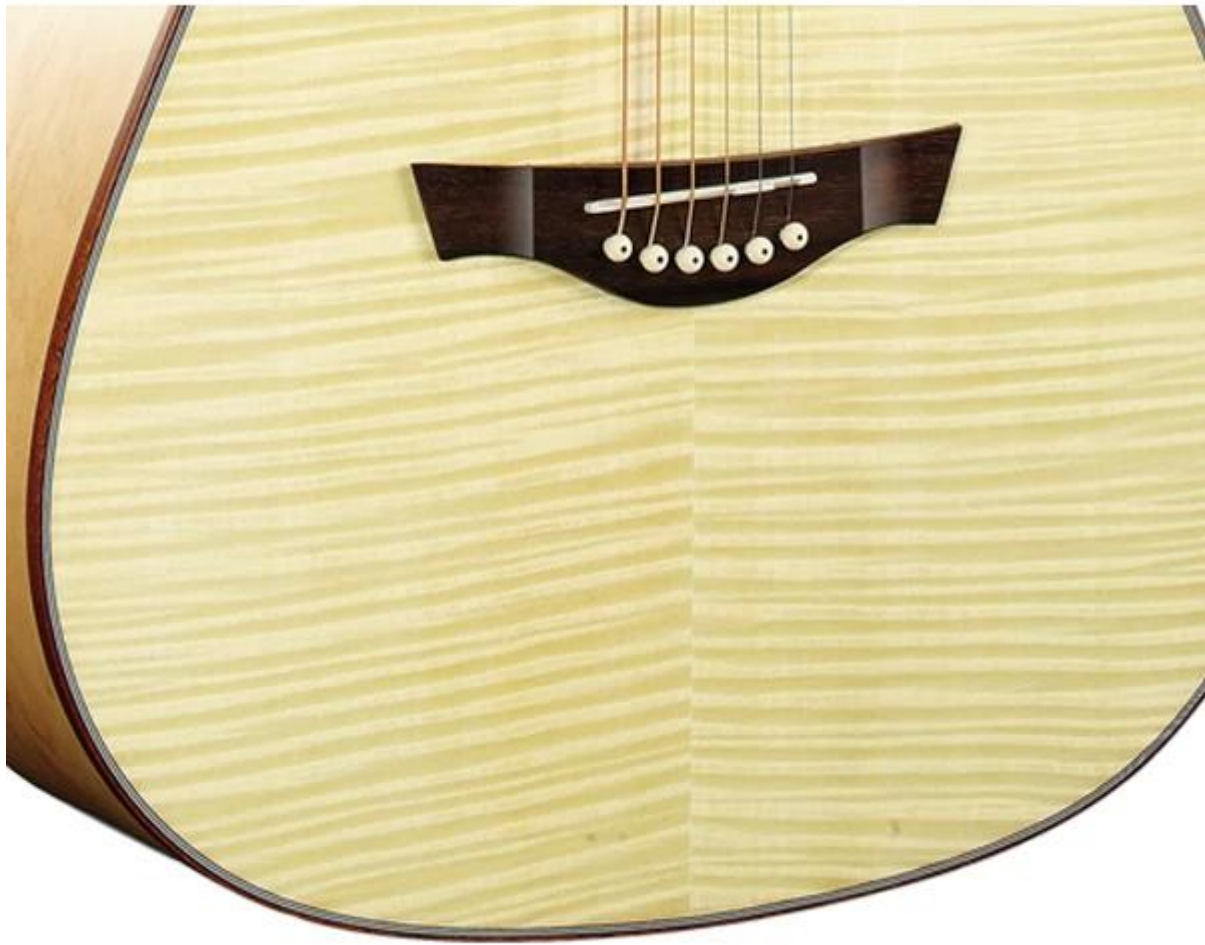

Brand Name:GMX
Model Number:KR-13718
Type:Acoustic Guitar
Body Material:Laminated flame maple
Neck Material:Maple
Fingerboard Material:Rosewood
Back / Side Material:Laminated maple
Place of origin:China guangdong
Size:40"
B&S:Laminated maple
Binding:Mahogany
Top:Laminated flame maple
Strings:plastic steel
Tuners:Diecast Chrome
Finish:High-gloss
Payment:TT

specification

Body shape:41 Dreadnought
Scale length : 650mm
Top Solid Laminated Flame maole
Back Laminated maple
Side Laminated maple
Neck Maple
Fretboard& Bridge Rosewood
Body binding Mahogany
Top Purfling W/B/W/B
Nut&Saddle Carbon fiber
Head machine Diecast Chrome
Finish High Gloss