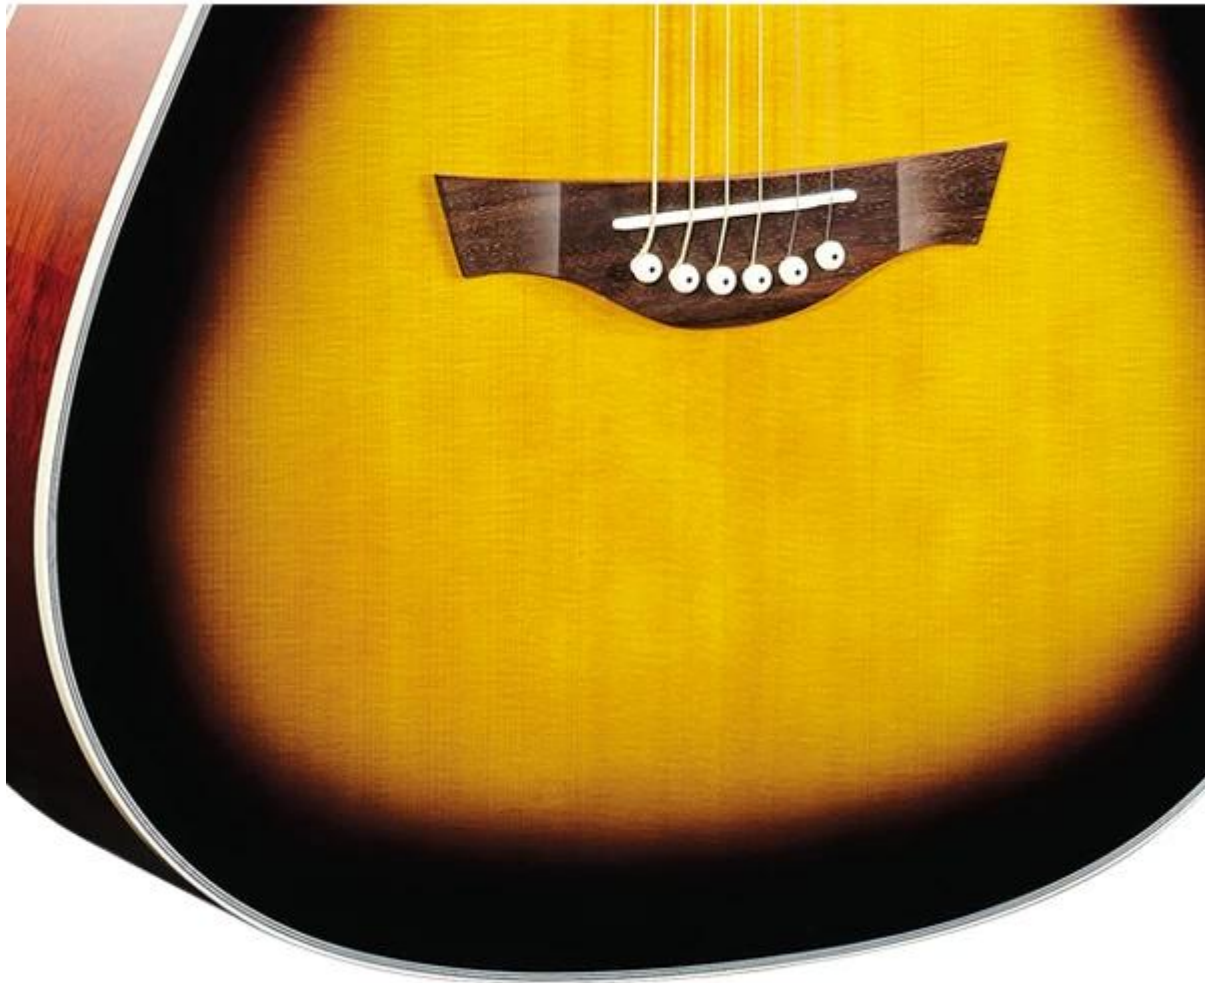

Brand Name:GMX
Model Number:KR-13654
Type:Acoustic Guitar
Body Material:Spruce
Neck Material:Mahogany
Fingerboard Material:Rosewood
Back / Side Material:Mahogany
Place of origin:China guangdong
Size:41" inch
B&S:Mahogany
Binding:Ivory W/ABS
Top:Spruce
Strings:plastic steel
Tuners:Diecast Chrome
Finish:High-gloss
Payment:TT

specification

Body shape: 41 Cutaway
Scale length : 650mm
Top Laminated Spruce
Back Laminated Mahogany
Side Laminated Mahogany
Neck Mahogany
Fretboard& Bridge Rosewood
Body binding Ivory W/ABS
Top Purfling B/W/B/W/B
Nut& Saddle ABS
Head machine Diecast Chrome
Finish High Gloss